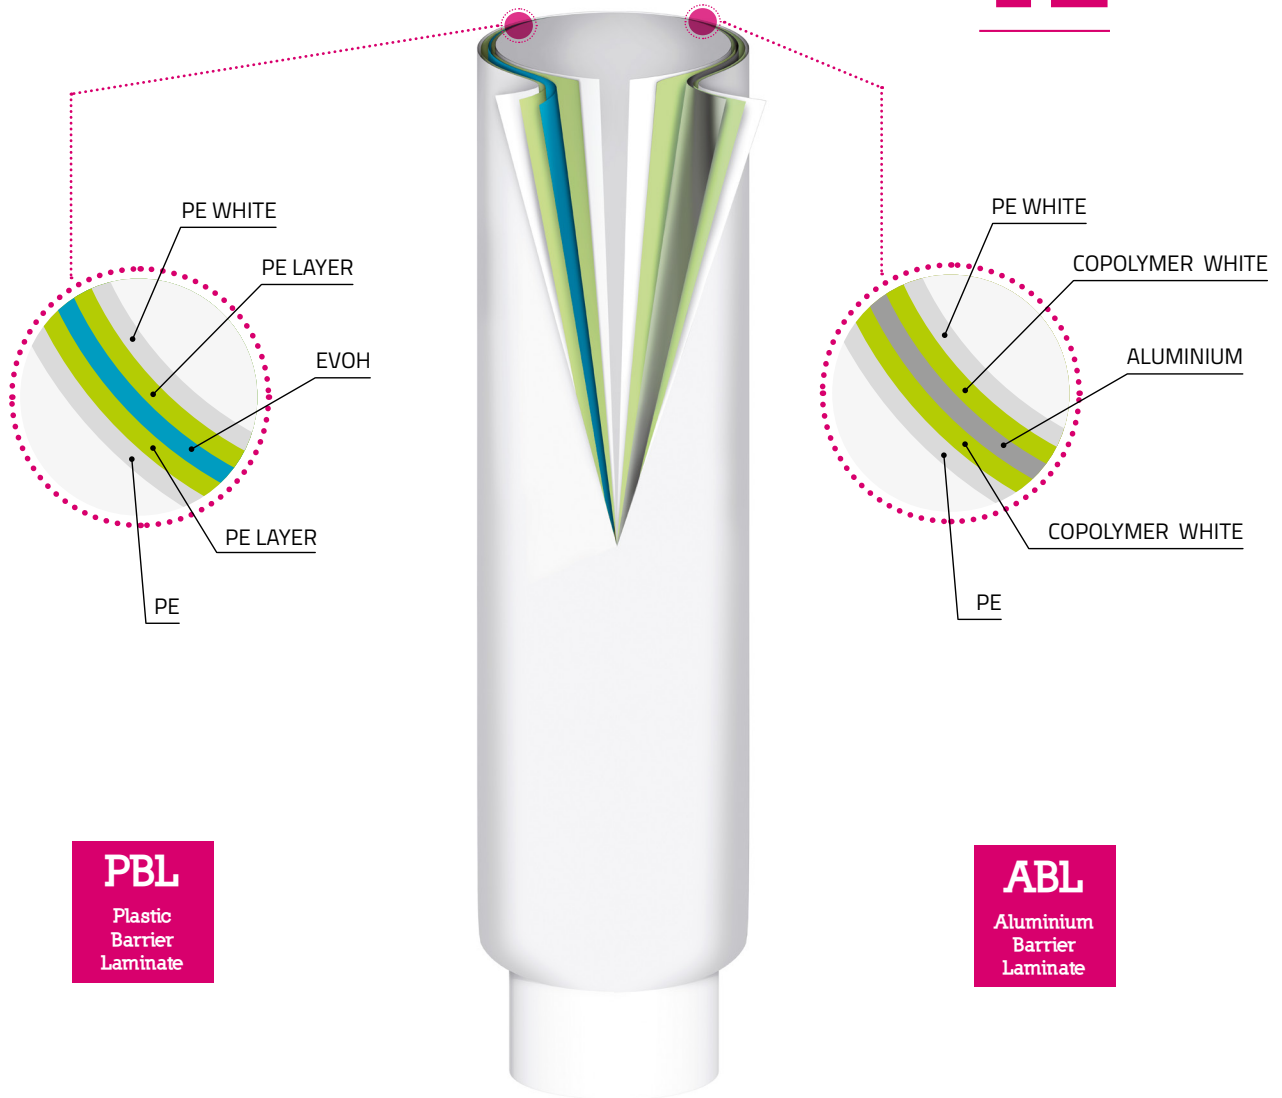

_ laminate

LAMINATE

LAMINATE

PBL
Plastic
Barrier
Laminate

ABL
Aluminium
Barrier
Laminate

filetti e cuspide
threads and caps

∅	filetti threads	capsule disponibili available caps
25	M11/GCM11	standard
30	M15/15GI	standard and flip top
35	M15/15GI	
40	M15/15GI	
50	M22/22GI	

fori: indicazioni PE
holes: PE indication

** NO PRINTING LIMITS **

endless image
INNOVATION