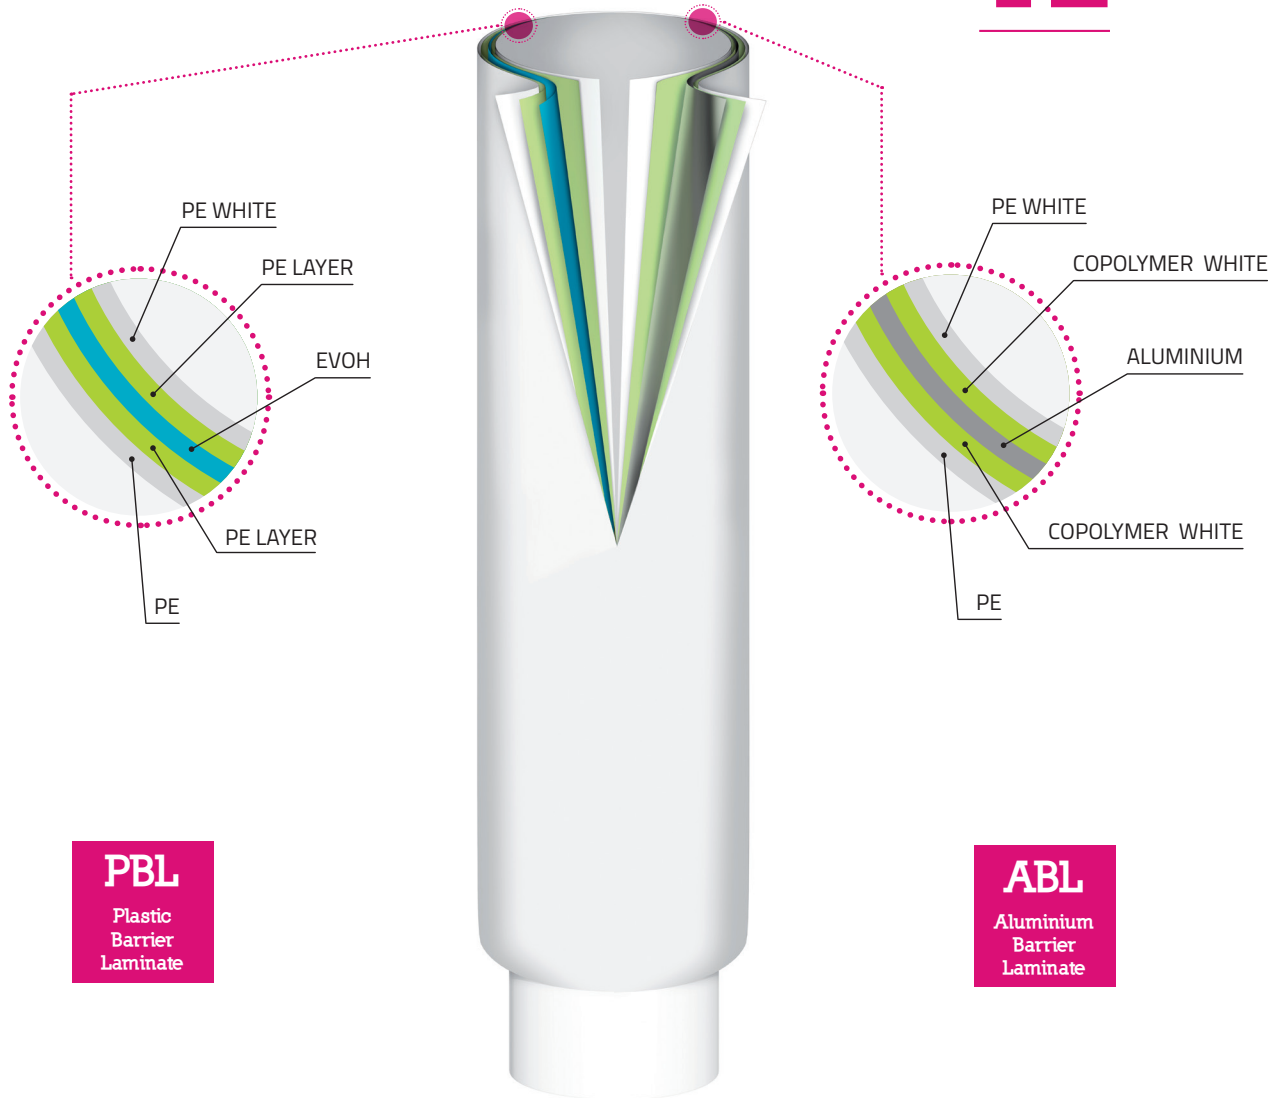

# LAMINATE

**PBL**  
Plastic  
Barrier  
Laminate

**ABL**  
Aluminium  
Barrier  
Laminate

filetti e cuspide  
threads and caps

∅	filetti threads	capsule disponibili available caps
30	M15/15GI	standard and flip top
35	M15/15GI	
40	M15/15GI	
50	M22/22GI	

fori: indicazioni PE  
holes: PE indication

\*\* NO PRINTING LIMITS \*\*

endless image  
**INNOVATION**